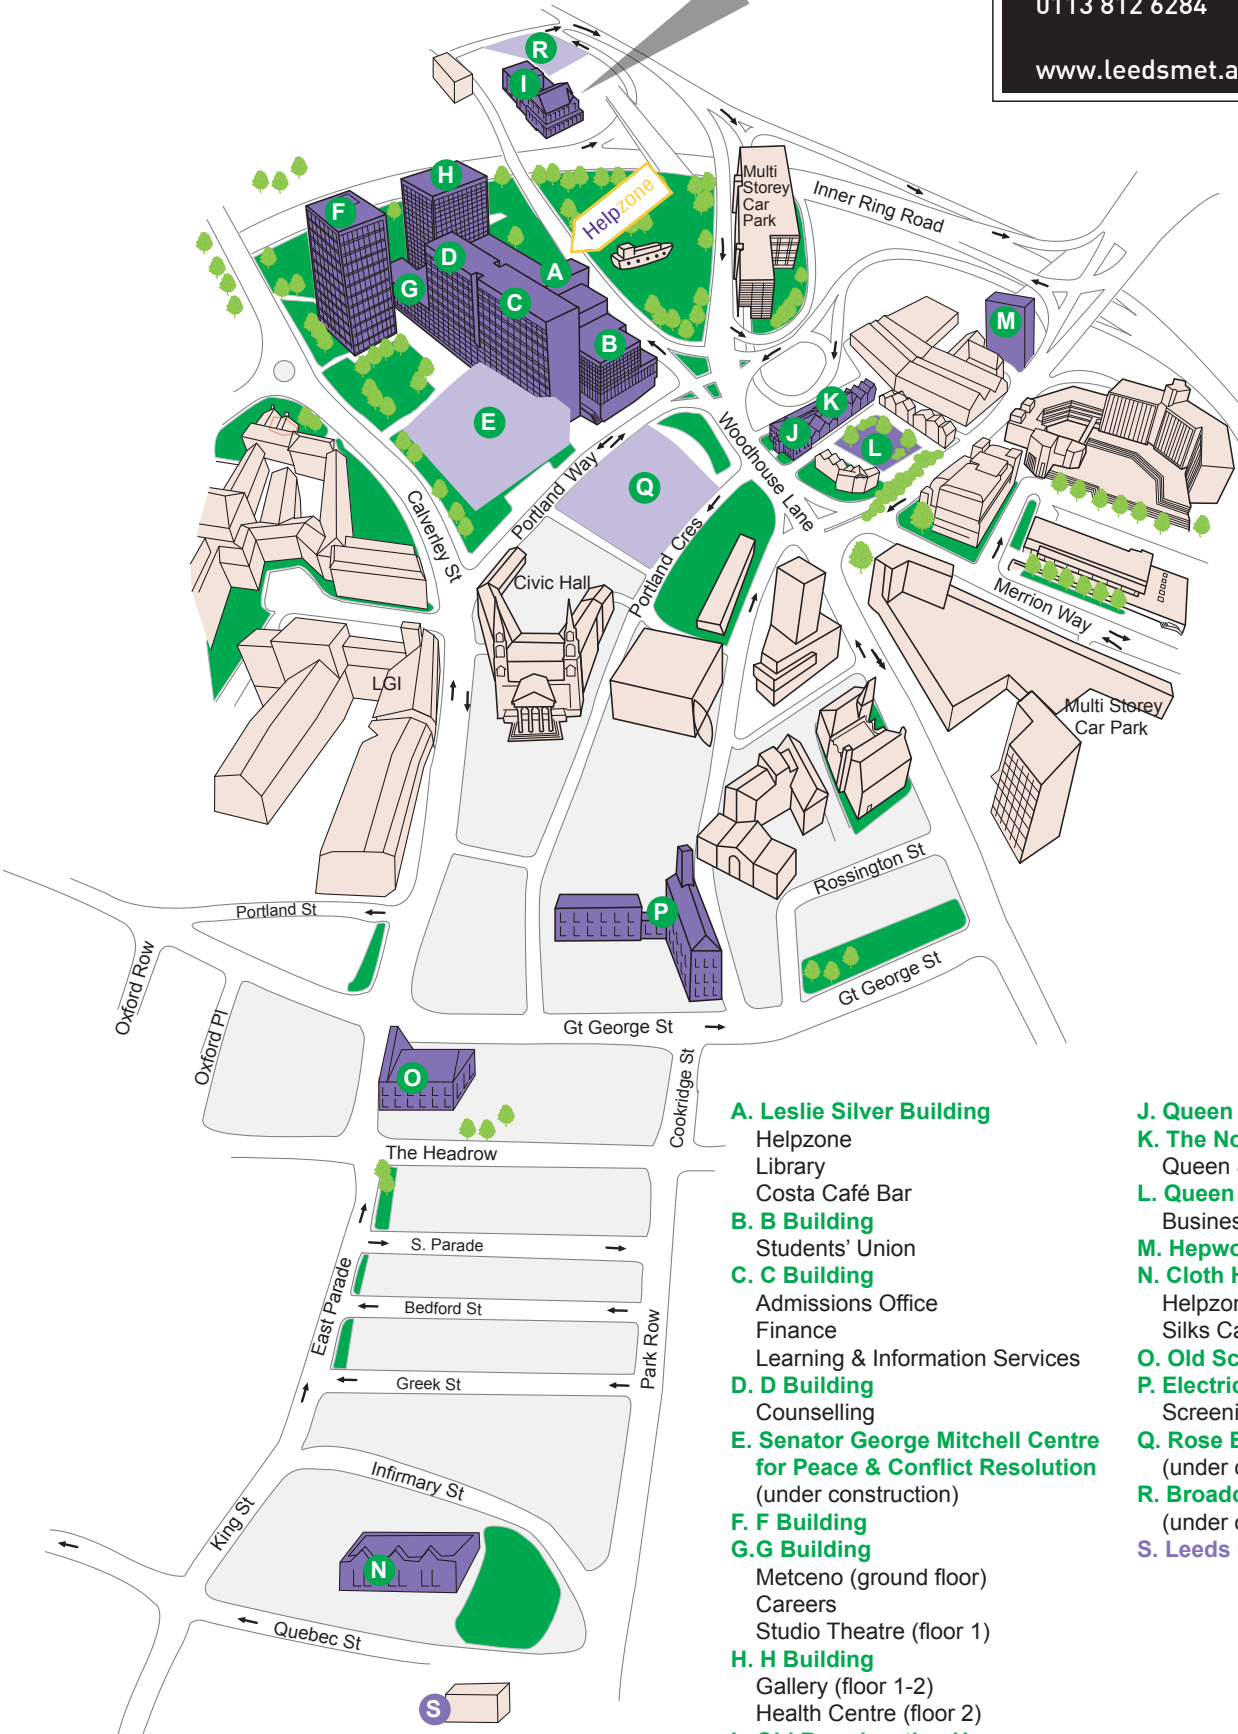

- A. Leslie Silver Building**
Helpzone
Library
Costa Café Bar
- B. B Building**
Students' Union
- C. C Building**
Admissions Office
Finance
Learning & Information Services
- D. D Building**
Counselling
- E. Senator George Mitchell Centre for Peace & Conflict Resolution**
(under construction)
- F. F Building**
- G. G Building**
Metceno (ground floor)
Careers
Studio Theatre (floor 1)
- H. H Building**
Gallery (floor 1-2)
Health Centre (floor 2)
- I. Old Broadcasting House**
Enterprise Zone
- J. Queen Square House**
- K. The Northern Terrace**
Queen Square Court
- L. Queen Square**
Business Incubator
- M. Hepworth Point**
- N. Cloth Hall Court**
Helpzone
Silks Cafe
- O. Old School Board**
- P. Electric Press Building**
Screening Room
- Q. Rose Bowl**
(under construction)
- R. Broadcasting Place**
(under construction)
- S. Leeds City Train Station**